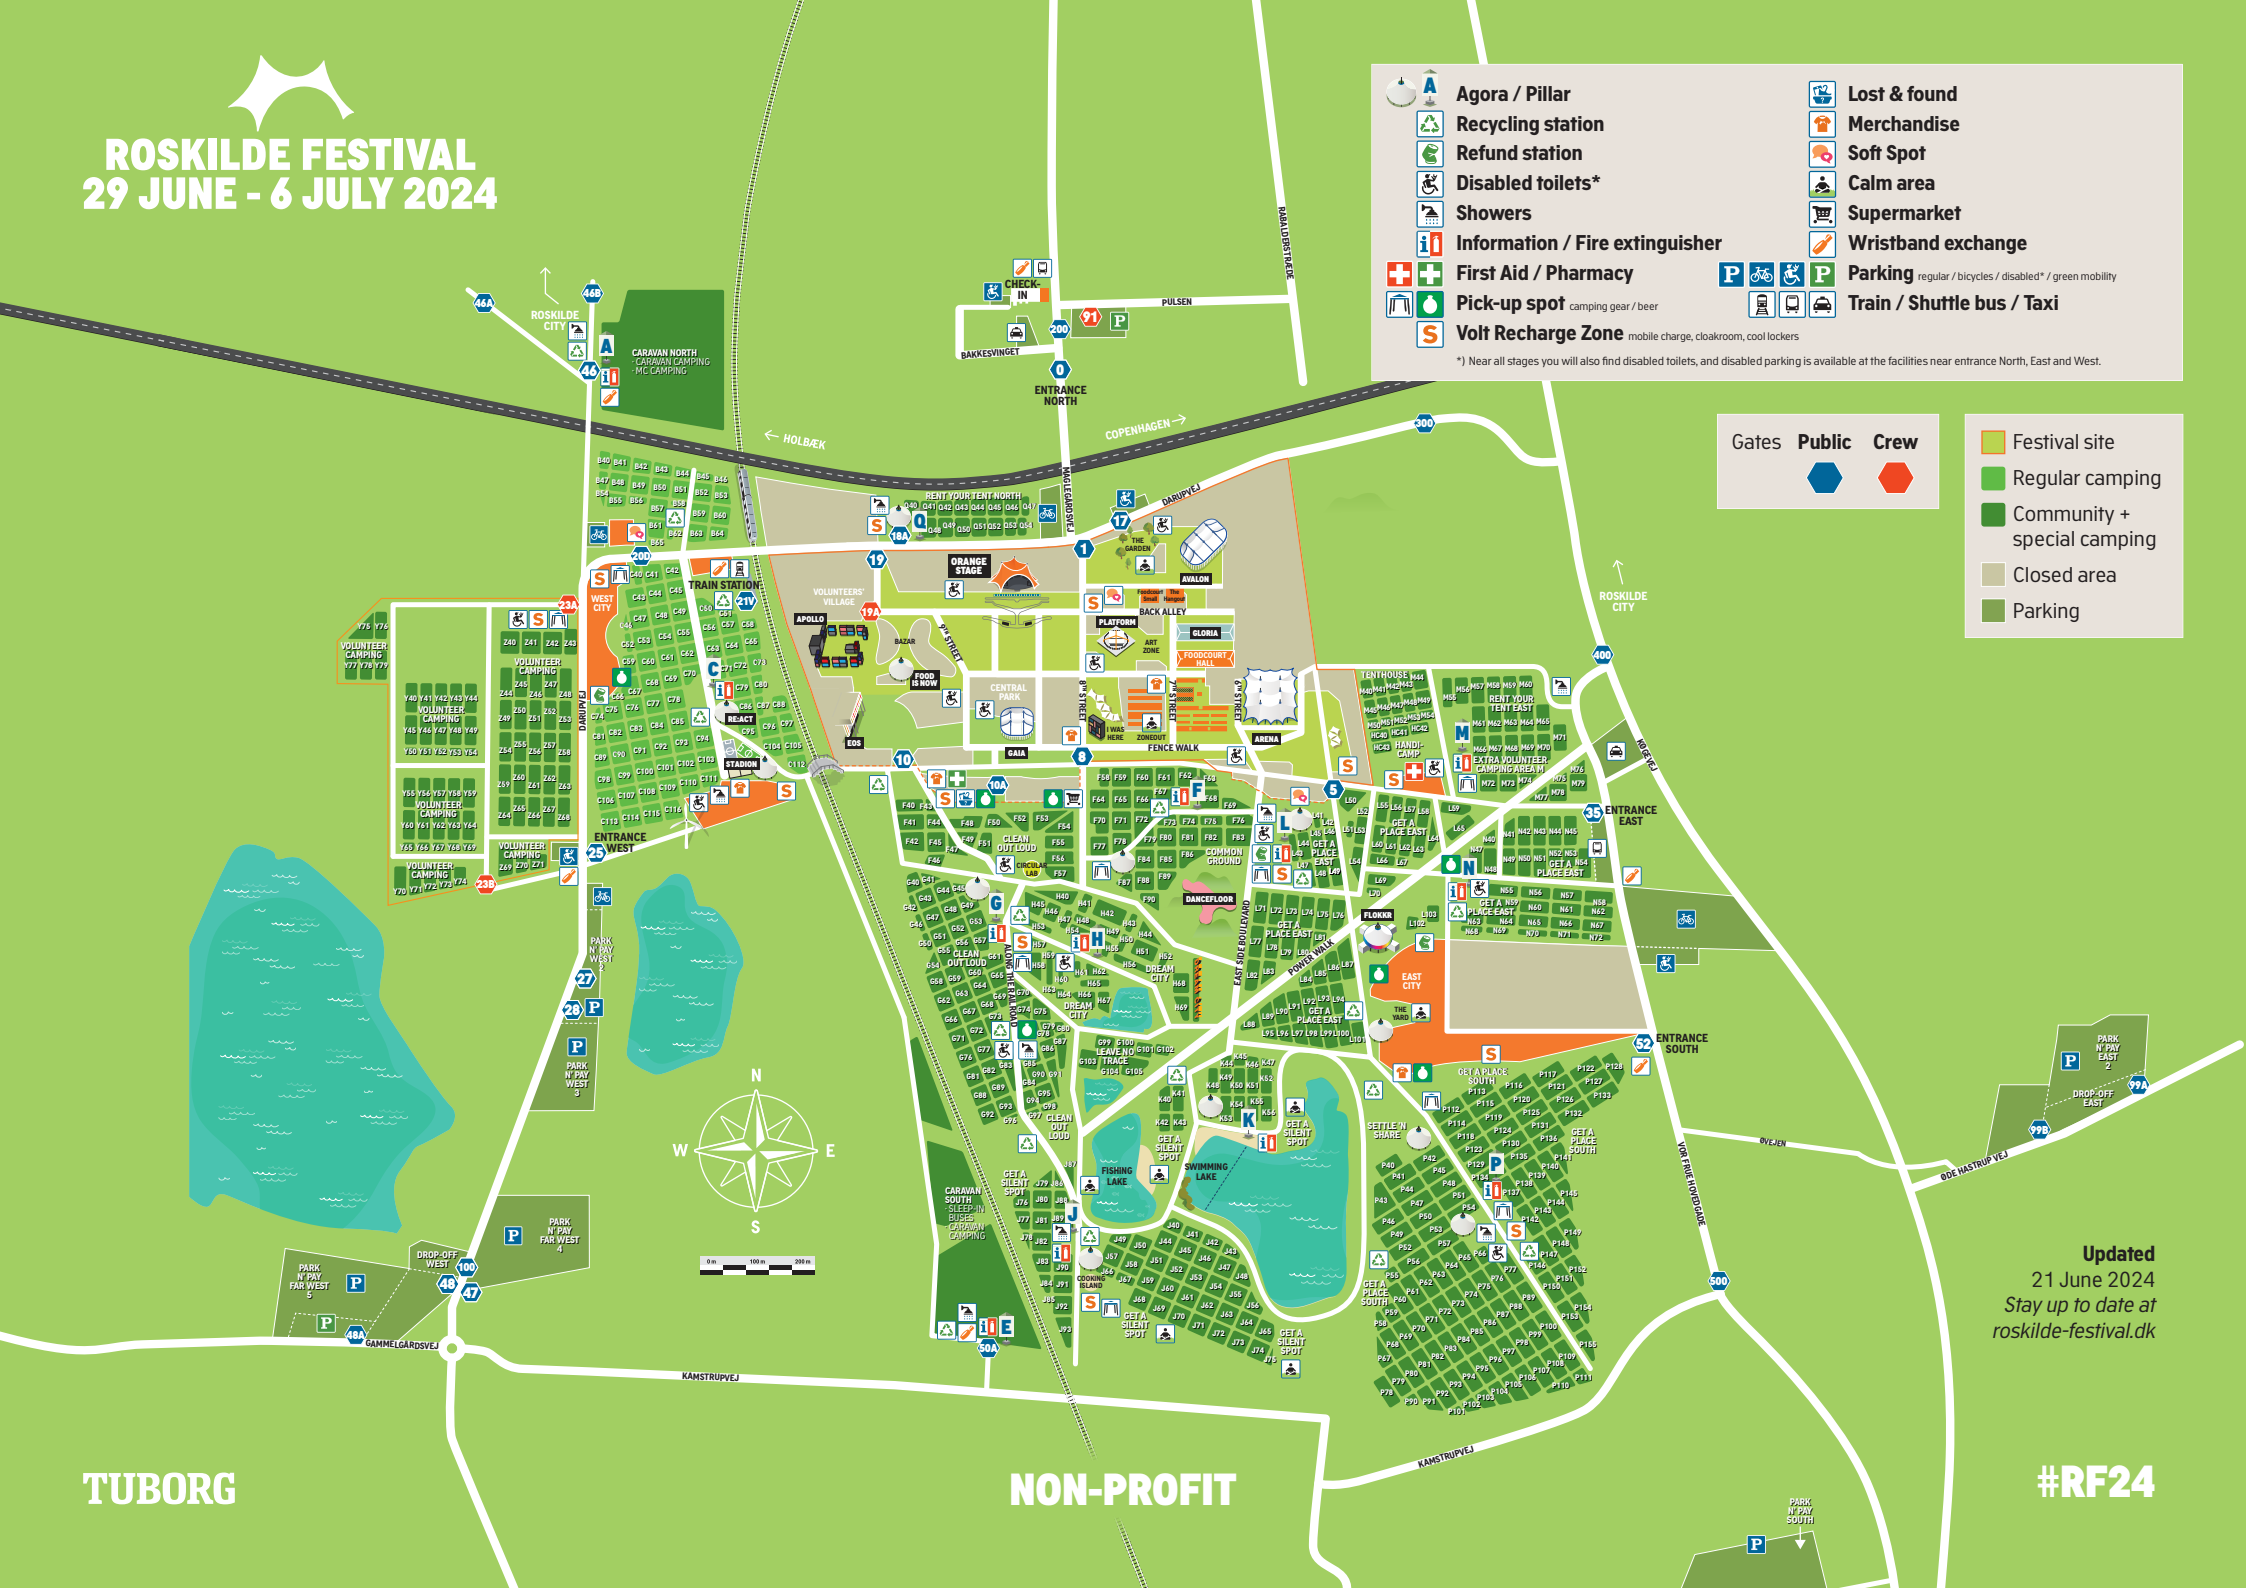

ROSKILDE FESTIVAL

29 JUNE - 6 JULY 2024

	Agora / Pillar		Lost & found
	Recycling station		Merchandise
	Refund station		Soft Spot
	Disabled toilets*		Calm area
	Showers		Supermarket
	Information / Fire extinguisher		Wristband exchange
	First Aid / Pharmacy		Parking regular / bicycles / disabled* / green mobility
	Pick-up spot camping gear / beer		Train / Shuttle bus / Taxi
	Volt Recharge Zone mobile charge, cloakroom, cool lockers		

*) Near all stages you will also find disabled toilets, and disabled parking is available at the facilities near entrance North, East and West.

Gates	Public	Crew		Festival site
				Regular camping
				Community + special camping
				Closed area
				Parking

TUBORG

NON-PROFIT

Updated
21 June 2024
Stay up to date at
roskilde-festival.dk

#RF24